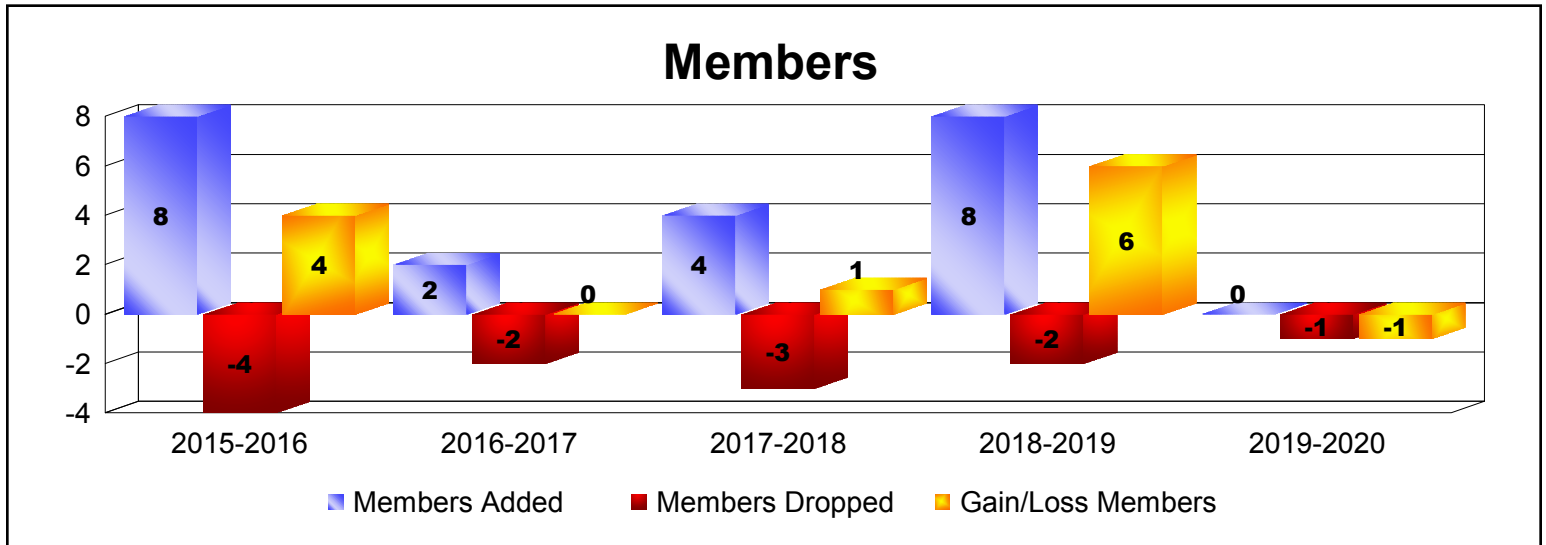

Year	New Clubs	Dropped Clubs	Gain/ Loss Clubs	New Members	Charter Members	Reinstate Members	Transfer Members	Total Member Added	Total Members Dropped	Gain/ Loss Members
2015-2016	0	0	0	8	0	0	0	8	-4	4
2016-2017	0	0	0	2	0	0	0	2	-2	0
2017-2018	0	0	0	4	0	0	0	4	-3	1
2018-2019	0	0	0	7	0	0	1	8	-2	6
2019-2020	0	0	0	0	0	0	0	0	-1	-1
Average	0	0	0	4	0	0	0	4	-2	2

Year	New Clubs	Dropped Clubs	Gain/ Loss Clubs	New Members	Charter Members	Reinstate Members	Transfer Members	Total Member Added	Total Members Dropped	Gain/ Loss Members
2015-2016	0	0	0	57	2	5	1	65	-79	-14
2016-2017	0	0	0	68	1	5	1	75	-69	6
2017-2018	0	0	0	84	0	1	1	86	-61	25
2018-2019	0	0	0	53	1	2	1	57	-83	-26
2019-2020	0	0	0	31	0	1	0	32	-28	4
Average	0	0	0	59	1	3	1	63	-64	-1