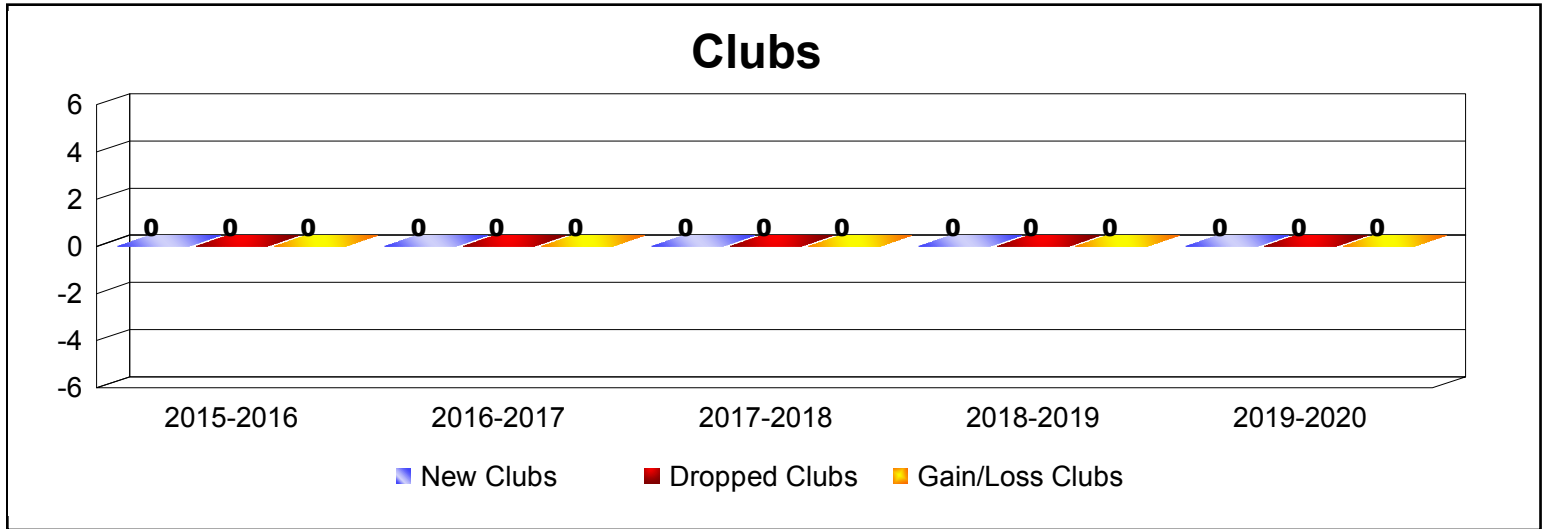

Year	New Clubs	Dropped Clubs	Gain/ Loss Clubs	New Members	Charter Members	Reinstate Members	Transfer Members	Total Member Added	Total Members Dropped	Gain/ Loss Members
2015-2016	0	0	0	8	0	0	0	8	-4	4
2016-2017	0	0	0	2	0	0	0	2	-2	0
2017-2018	0	0	0	4	0	0	0	4	-3	1
2018-2019	0	0	0	7	0	0	1	8	-2	6
2019-2020	0	0	0	0	0	0	0	0	-1	-1
Average	0	0	0	4	0	0	0	4	-2	2

Year	New Clubs	Dropped Clubs	Gain/ Loss Clubs	New Members	Charter Members	Reinstate Members	Transfer Members	Total Member Added	Total Members Dropped	Gain/ Loss Members
2015-2016	0	0	0	57	2	5	1	65	-79	-14
2016-2017	0	0	0	68	1	5	1	75	-69	6
2017-2018	0	0	0	84	0	1	1	86	-61	25
2018-2019	0	0	0	53	1	2	1	57	-83	-26
2019-2020	0	0	0	31	0	1	0	32	-28	4
Average	0	0	0	59	1	3	1	63	-64	-1