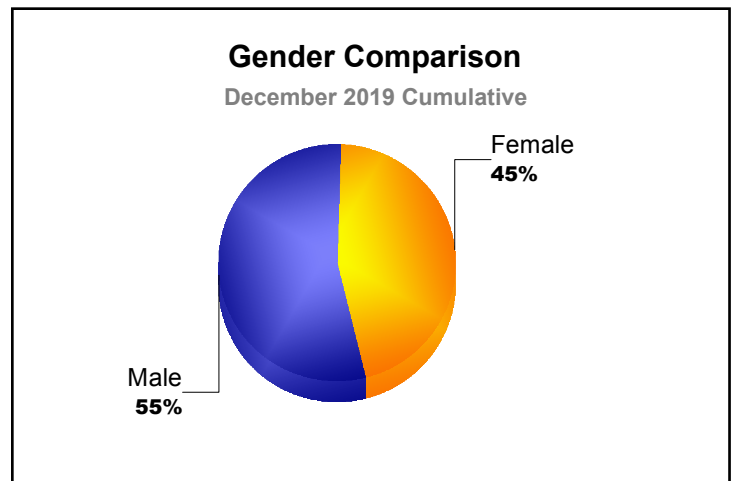

Year	New Clubs	Dropped Clubs	Gain/ Loss Clubs	New Members	Charter Members	Reinstate Members	Transfer Members	Total Member Added	Total Members Dropped	Gain/ Loss Members
2015-2016	0	0	0	8	0	0	0	8	-4	4
2016-2017	0	0	0	2	0	0	0	2	-2	0
2017-2018	0	0	0	4	0	0	0	4	-3	1
2018-2019	0	0	0	7	0	0	1	8	-2	6
2019-2020	0	0	0	0	0	0	0	0	-1	-1
Average	0	0	0	4	0	0	0	4	-2	2